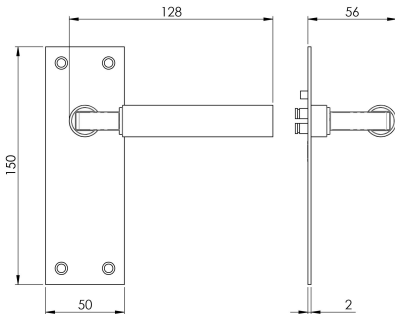

## Amiata Lever on Backplate Range

### Amiata Lever on Backplate Range

A stylish round bar lever on slim backplate reflecting the attention to detail in this range. Comes with a 25 year mechanical guarantee and is suitable for domestic and commercial use.

Suitable only for doors with a minimum depth of 44mm.