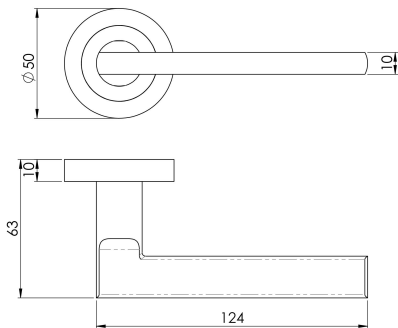

Trentino Lever On Round Rose

EUL030 Range

Lever on a concealed fix 2 part screw on round rose. A straight lever simple but elegant, ideal for creating a minimalistic effect. Ergonomic and comfortable to use, ideal for heavy use in the office or school. Comes with a 25 year mechanical guarantee and is Fire door rated.