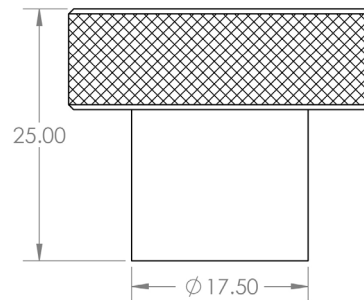

TECHNICAL DRAWING

FINISHES

- Antique Brass
- Dark Bronze
- Matt Black
- Polished Nickel
- Satin Brass
- Satin Nickel