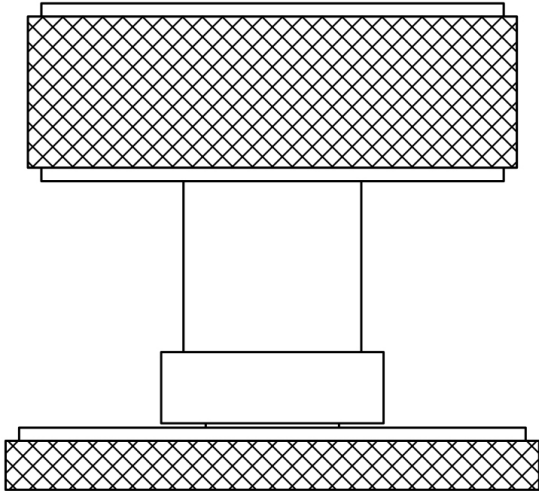

BURLINGTON RANGE

TECHNICAL SPECIFICATION

CODE

BUR102

DESCRIPTION

Westbourne Mortice Knob

STANDARDS

PRODUCT SPECIFICATION

- Matt lacquered solid brass
- Suitable for doors 35-55mm
- Unsprung
- Concealed fix

FINISHES

-  Antique Brass
-  Dark Bronze
-  Polished Nickel
-  Satin Brass
-  Satin Nickel

TECHNICAL DRAWING