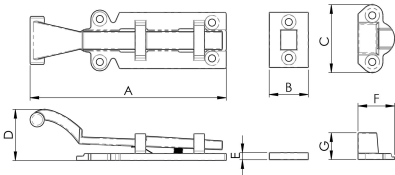

Straight Door Bolt

LF5530

Black Antique straight barrel bolt for general security requirements. Comes with staple and plate for various fixings options. Available in different sizes. Comes with a 10 year mechanical guarantee.