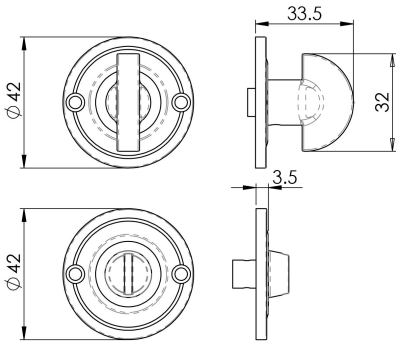

### DK13 Range

Bathroom turn and release set to compliment the Delamain door knob range. Its 42mm diameter means you can use these with the Delamain Knobs knowing that if used with a standard bathroom lock, they will fit. (the larger DK12 will not fit - use of a separate deadbolt is required) .Comes with a 10 year mechanical guarantee.