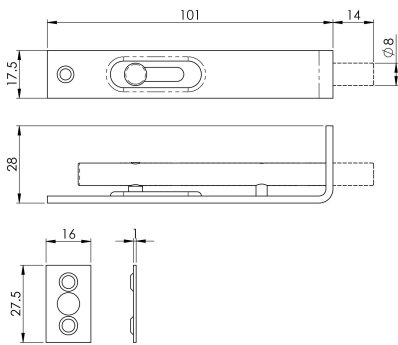

Sunk Slide Flush Bolt

AA79 Range

A perfect solution for providing additional home security. In contrast to the standard flick lever action flush bolt this function is operated by sliding the shoot using the small knob. Supplied with flat keep plate and fixings. Comes with a 10 year mechanical guarantee.