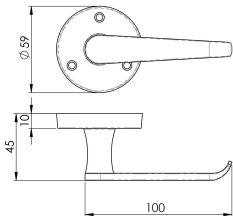

Victorian Lever on Round Rose

M32 Range

A traditional Victorian styled handle on round rose. A straight shaped lever which curves round at the end allowing for a comfortable and safe grip. A high quality deluxe handle with three point fixing for secure and easy installation. Comes with a 10 year mechanical guarantee and is Fire door rated.