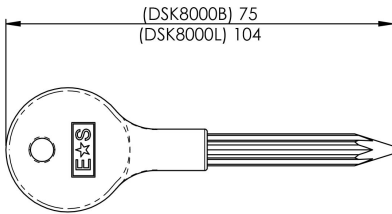

Security Door Bolt Key

DSK8000 Key

Star spline thumbturn key for use with DSB door bolts.
Standard and Long version available.