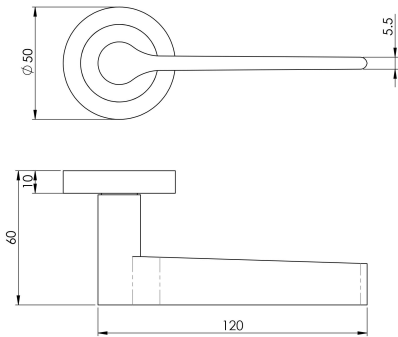

Velino Lever On Round Rose

EUL020 Range

Lever on a concealed fix 2 part screw on round rose. A rounded straight lever, simple but elegant, ideal for creating a minimalistic effect. Ergonomic and comfortable to use, ideal for heavy use in the office or school. Comes with a 25 year mechanical guarantee and is Fire door rated.