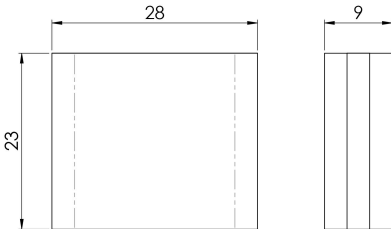

Lewis Straight Knob

FTD429A

An ultra smart petite pull knob. Slim rectangular shape with gently chamfered sides. A coloured inlay is inset around the central circumference offsetting the finish of the knob and providing a pleasing contrast. The attention to detail in a small item reflects the high quality and production standards invested in this pull.