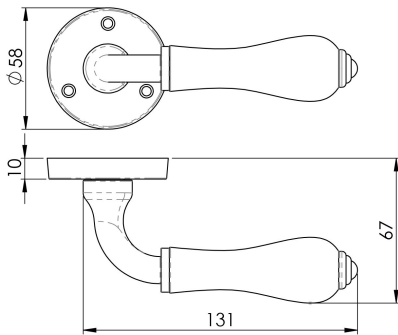

Porcelain Lever on Round Rose Plain White

PLW

A luxuriously elegant porcelain handle on rose. Traditional styling from a bygone era. The shaped porcelain sits comfortably in the hand and the ringed end pinnacle adds a nice finishing touch reflecting the attention to detail in this sophisticated handle. Comes with a 10 year mechanical guarantee and is fire door rated.