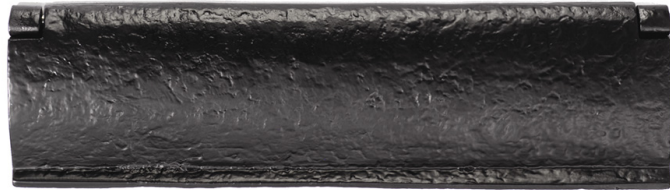

Letter Tidy

AA55BA

An Interior tidy flap to cover the letter plate securing bolts and the interior cavity in the door thus providing a neat appearance and assist in cutting down on draughts.
[carlislebrass.com/media/careinstruction/file/blac-kantique](https://www.carlislebrass.com/media/careinstruction/file/blac-kantique).