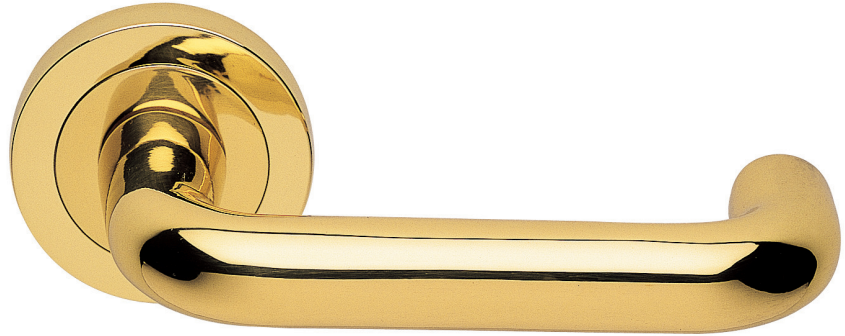

Studio H Lever on Round rose in Polished Brass

AQ2

Lever on concealed fix 2 part screw on round rose. A substantial round bar return to door lever. Intrinsic in the handle's shape is the added bonus of it being recognized as a safety feature where it curves into the door and with its smooth lines makes for easy and quick maintenance. A robust handle that will withstand the rigours of a busy environment and will suit both the office and the home.