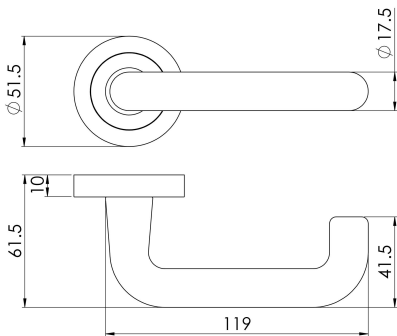

Studio H Lever on Round rose in Polished Brass

AQ2

Lever on concealed fix 2 part screw on round rose. A substantial round bar return to door lever. Intrinsic in the handle's shape is the added bonus of it being recognized as a safety feature where it curves into the door and with its smooth lines makes for easy and quick maintenance. A robust handle that will withstand the rigours of a busy environment and will suit both the office and the home.