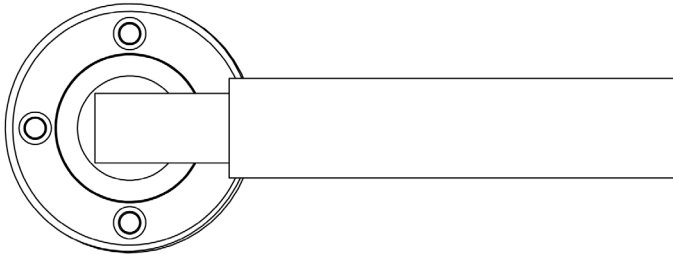

CODE

BUR30

DESCRIPTION

Westminster Lever On Rose

STANDARDS

PRODUCT SPECIFICATION

- 38mm centres
- Matt lacquered solid brass
- Back to back fixing recommended
- Suitable for doors 35-55mm
- Choice of outer rose