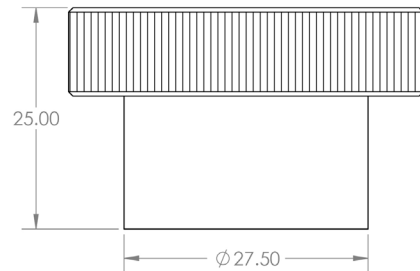

CODE

HOX240

DESCRIPTION

Thaxted Cupboard Knob - 40mm

STANDARDS

PRODUCT SPECIFICATION

- Matt lacquered solid brass
- Available in 30mm
- Matching cabinet handle available

TECHNICAL DRAWING