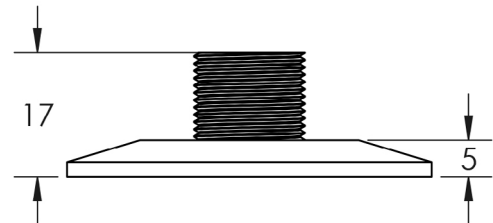

TECHNICAL SPECIFICATION

CODE

BUR972

DESCRIPTION

Wall Mounted Door Stop Base - Chamfered

STANDARDS

PRODUCT SPECIFICATION

- Matt lacquered solid brass
- Wall mounted
- Choice of projection door stop

TECHNICAL DRAWING

FINISHES

-  Antique Brass
-  Dark Bronze
-  Polished Nickel
-  Satin Brass
-  Satin Nickel