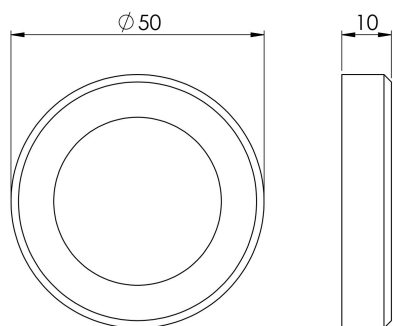

Serozzetta Round Rose Pack

SZMRAB

Convert from round rose to square rose and vice versa using the rose packs. Round rose screw on and square using a grub screw.