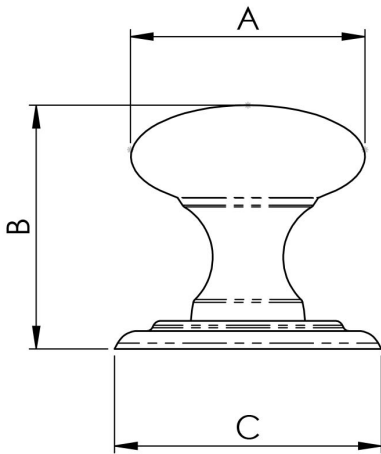

Victorian Knob

DL47

This popular smooth styled mushroom knob sits on an elegant tiered rose for texture and eye-catching appeal. Comfortable to the grip and easy to maintain. Designed to compliment the mortice knobs in the Victorian range. Available in different finishes and sizes.