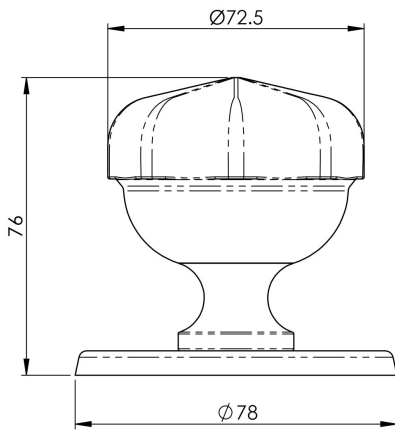

## Octagonal Centre Door Knob

**M219 Range**

Impressive classical style centre door knob which would look very striking on a large country house front door. The octagonal shape makes it extremely attractive to look at and easy to clean. Traditionally fitted to the centre of front doors to pull them closed on departing the house. Can be used for this purpose as it is supplied with a substantial fixing or just added to the front door as a charming decorative design feature.