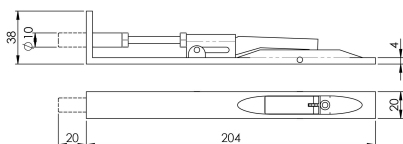

Steelworx Flush Bolts

FBT1008

- Stainless Steel
- Lever Action
- Available In Square or Radius
- 10 Year Mechanical Guarantee
- Timber Door Fire 20-60 Minutes (Single Door Only)
- INT1008 Intumescent Kit for Timber Doors)