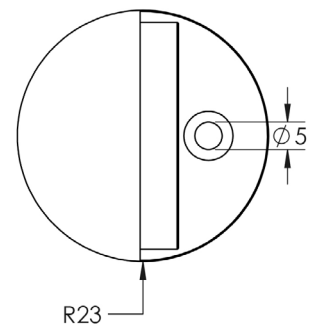

CODE

JMB86

DESCRIPTION

Oval Floor Door Stop

STANDARDS

PRODUCT SPECIFICATION

- Zinc

TECHNICAL DRAWING