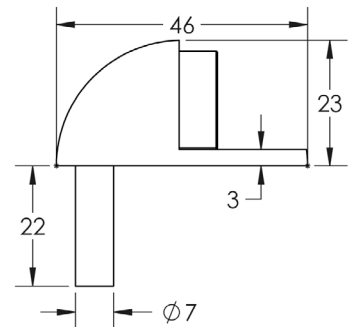

CODE

JMB86

DESCRIPTION

Oval Floor Door Stop

STANDARDS

PRODUCT SPECIFICATION

- Zinc

TECHNICAL DRAWING