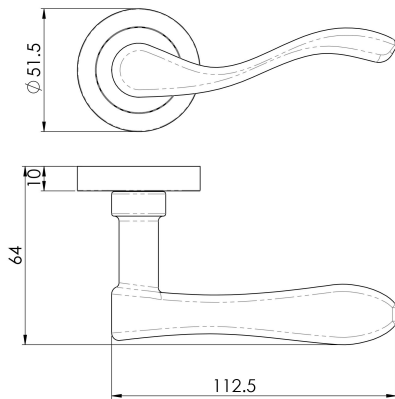

Apollo Lever on Round Rose

AQ3 Range

Lever on concealed fix 2 part screw on round rose. A robust curved lever which fits neatly in the hand and provides a comfortable and positive action in use. Comes with a 10 year mechanical guarantee and is Fire door rated. Suitable for domestic and commercial use.