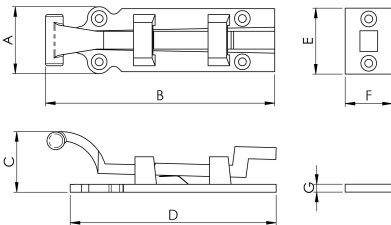

## Cranked Door Bolt

LF5563

Black Antique cranked (necked) barrel bolt for general security requirements. Comes with staple and plate for various fixings options. Available in three sizes. Comes with a 10 year mechanical guarantee.