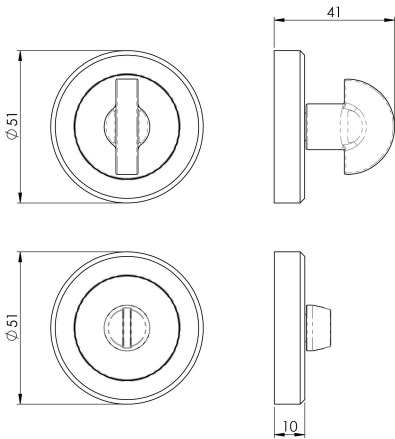

Serozzetta Turn and Release

SZR004 Range

Thumbturn and release on a chamfered edge, screw on rose, concealed fix. Designed to match the Serozzetta SZR Residential range of designer handles on round roses.