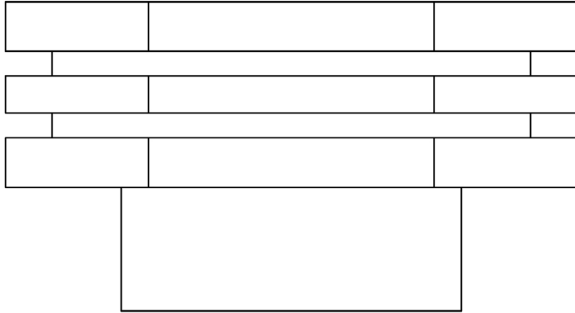

CODE

HOX340

DESCRIPTION

Nile Cupboard Knob - 40mm

STANDARDS

PRODUCT SPECIFICATION

- Matt lacquered solid brass
- Available in 30mm
- Matching cabinet handle available
- M4 fixing

TECHNICAL DRAWING