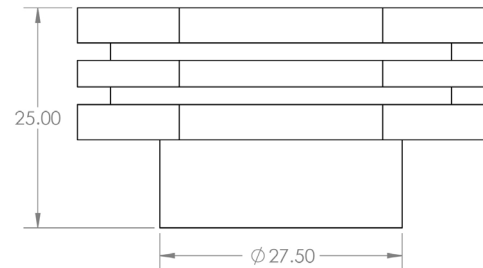

CODE

HOX340

DESCRIPTION

Nile Cupboard Knob - 40mm

STANDARDS

PRODUCT SPECIFICATION

- Matt lacquered solid brass
- Available in 30mm
- Matching cabinet handle available
- M4 fixing

TECHNICAL DRAWING