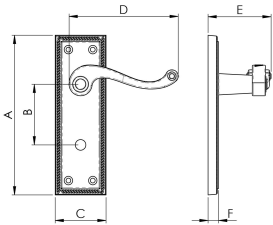

## Georgian Lever on Backplate

### FG1 Range

Rectangular backplate. A classic scroll lever set with the traditional Georgian rope design adorning the perimeter of the backplate and along the top of the lever. A graceful and elegant combination reminiscent of a bygone era. Comes with a 10 year mechanical guarantee and is Fire door rated.