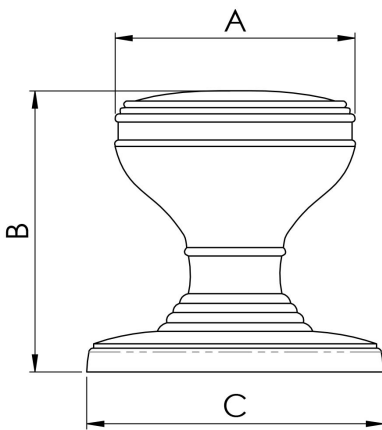

## Delamain Plain Knob

DK47

A plain topped knob with sweeping lines around the outer edge on a ringed tiered stem and rose. Designed to compliment the mortice knobs in the Delamain range. Available in different finishes and sizes.