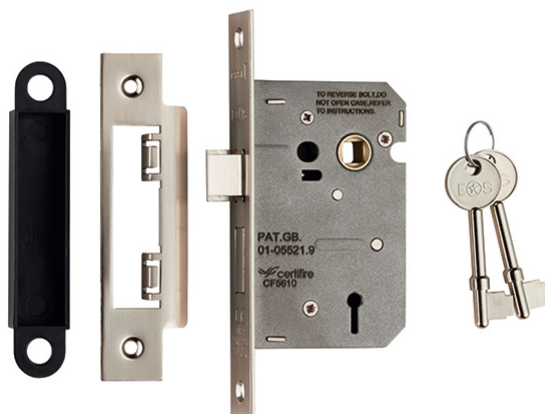

PRODUCT DATA SHEET

Easi-T Residential 3 Lever Sashlock

LSE5325

Contract 3 Lever Sashlock, Square or Radius Forend versions with 64mm or 76mm options.. The Latchbolt has the Easi-T reverse function to save undoing the case so it can be reversed in seconds. Certified to BS EN 12209.