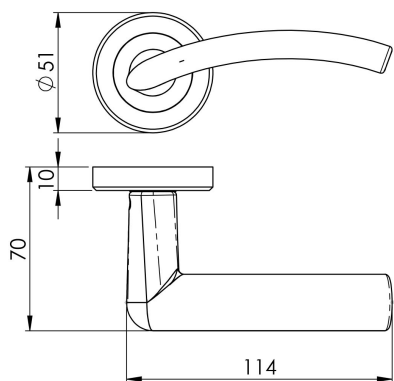

Serozzetta Trenta Lever on Rose

SZR030 Range

Lever on a chamfered edge concealed fix screw on round rose. An arched flat style lever with a smooth curved top. A simple elegant designer door handle, sleek and curved lines offer both comfort and visual appeal. Part of the Serozzetta Residential range.