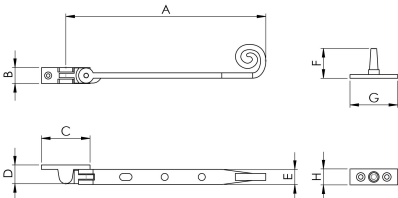

Curly Tail Casement Stay

LF5541

Black Antique curly-tail casement stay (also known as Monkey-tail) for use on timber windows. and interiors. Available in three sizes. Comes with a 10 year mechanical guarantee.