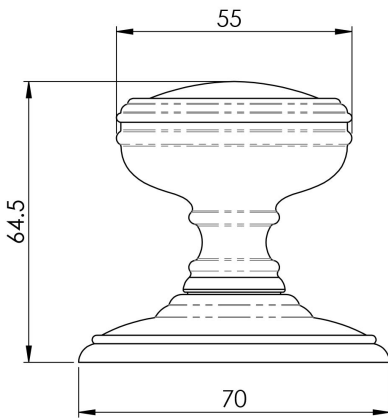

Delamain Plain Knob

DK35C Range

An attractive, timeless design. The rose has a plain, minimalist style, with rings around the stem and knob for added texture, giving it depth and character. The knob is mounted on a concealed fix rose thus no fixings are visible. Comes with a 10 year mechanical guarantee.