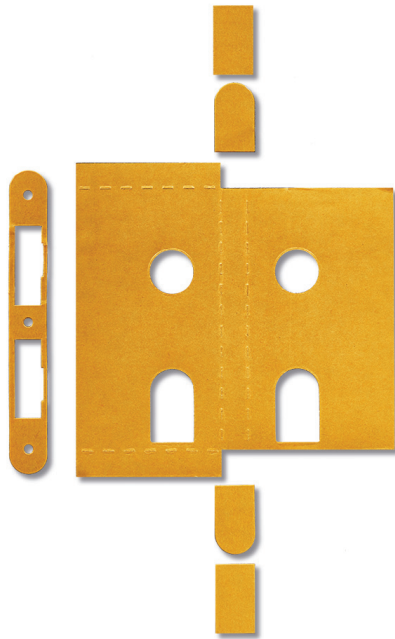

## Intumescent Lock Kit

Universal UK Intumescent Kits for Sashlock, Deadlock, Din Lock, c/w Strike Plate S/A FD30/60

Eurospec Universal UK Intumescent Din Lock, Sashlock & Deadlock Fire Kits C/W Strike Plates S/A FD30/60