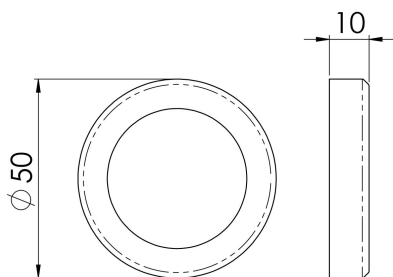

Serozzetta Escutcheon Blank Profile

SZM000

Concealed Fix, screw on Rose