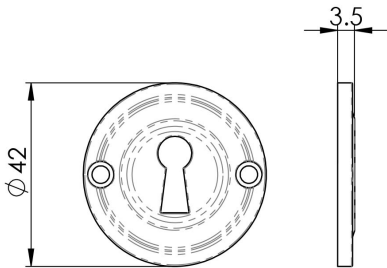

## Small Escutcheon

### AQ41 Range

Standard Keyhole Profile. A round uncovered heavier keyhole escutcheon with a classical period appearance. A prominent rounded ridge encompassing the keyhole lends a distinctive style to this escutcheon and elevates it from the ordinary flat plate versions. Available in various finishes.