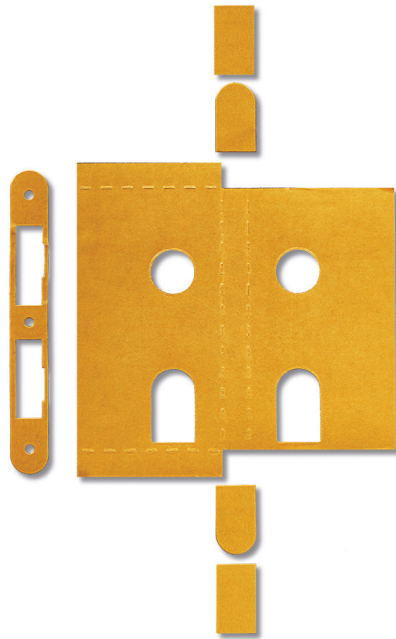

## Intumescent Lock Kit

Universal UK Intumescent Kits for Sashlock, Deadlock, Din Lock, c/w Strike Plate S/A FD30/60

Eurospec Universal UK Intumescent Din Lock, Sashlock & Deadlock Fire Kits C/W Strike Plates S/A FD30/60