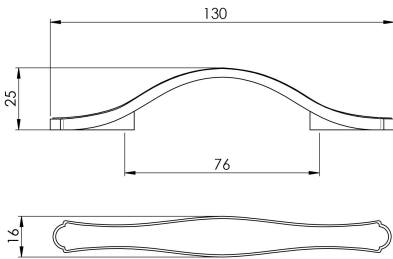

## Stepped Edge Bow Handle

FTD505

An intricate stepped edge pattern adorns this traditional style handle which would best suit vintage and antique style furniture.