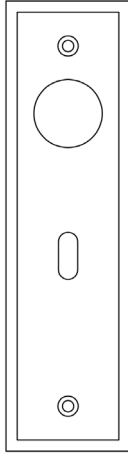

BURLINGTON RANGE

CODE

BUR451

DESCRIPTION

Lever On Rose Outer Plate - Key

STANDARDS

PRODUCT SPECIFICATION

- Matt lacquered solid brass
- Suits all Burlington Range levers
- 57mm centre to centre

TECHNICAL DRAWING

FINISHES

-  Antique Brass
-  Dark Bronze
-  Polished Nickel
-  Satin Brass
-  Satin Nickel