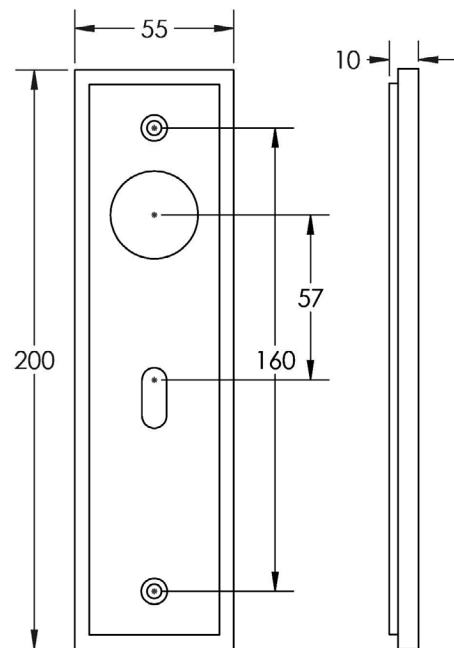

TECHNICAL DRAWING

FINISHES

- Antique Brass
- Dark Bronze
- Polished Nickel
- Satin Brass
- Satin Nickel