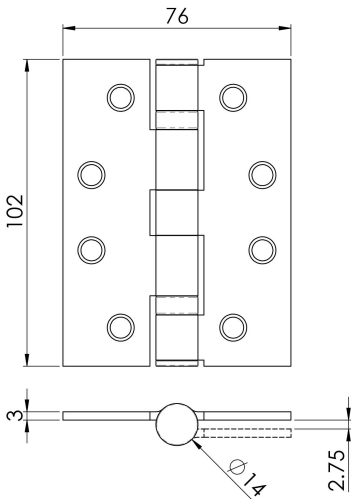

Grade 13 CE Ball Bearing Hinge

HIN1433/13

Grade 13 Ball Bearing Hinge, Square (Max Load 120kg).
 The most popular type of door hinge on the market today.
 These are a perfect choice for when you have doors of
 40mm or 44mm, internal or external. They have a CE mark
 and are Certifire tested.