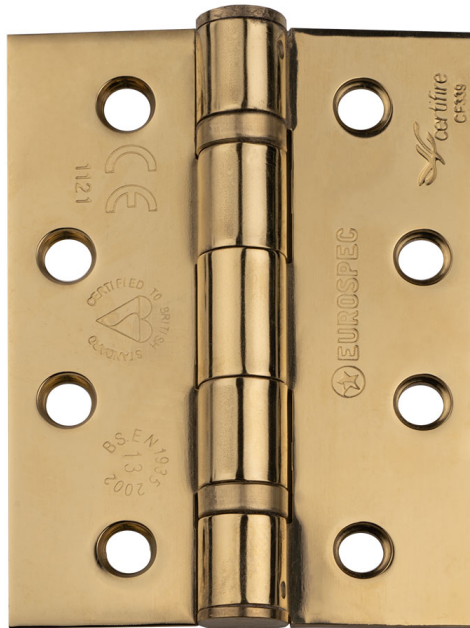

Grade 13 CE Ball Bearing Hinge

HIN1433/13

Grade 13 Ball Bearing Hinge, Square (Max Load 120kg).
 The most popular type of door hinge on the market today.
 These are a perfect choice for when you have doors of
 40mm or 44mm, internal or external. They have a CE mark
 and are Certifire tested.