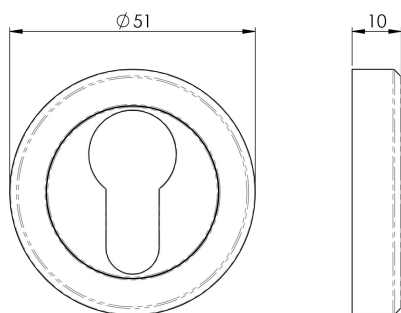

Serozzetta Euro Profile Escutcheon

SZR001 Range

Round escutcheon with a chamfered edge, screw on rose, concealed fix. Euro lock profile. Designed to match the Serozzetta SZR Residential range of designer handles on round roses.