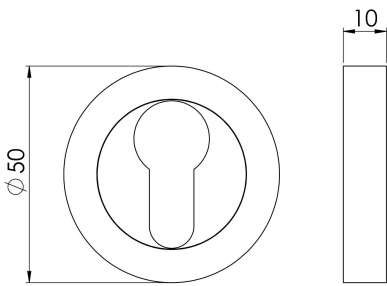

### EUL001 Range

Euro profile escutcheon on a concealed fix screw on rose.  
Designed to match the new finishes collection range of  
designer handles on round roses.