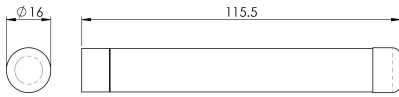

Cylinder Pattern Door Stop - without Rose

AA122 Range

A slimline and elegant rubber buffer tipped door stop. The base unscrews allowing it to be mounted to the wall or skirting board, the main body is then screwed back on for a neat concealed fit. Two sizes available. Fixing Screw supplied.