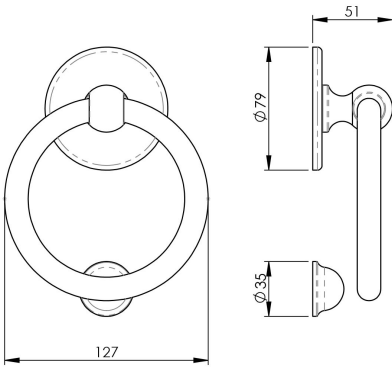

Ring Door Knocker

M37 Range

A simple and conventional ring door knocker. Neat and modern looks, timeless in appearance, suited to both contemporary and traditional front doors. Comes with a 10 year mechanical guarantee.