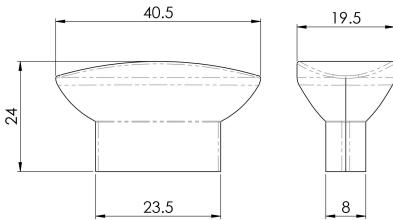

Elias Knob

FTD3570SN

An elliptical knob and base providing a comfortable and easy grip.