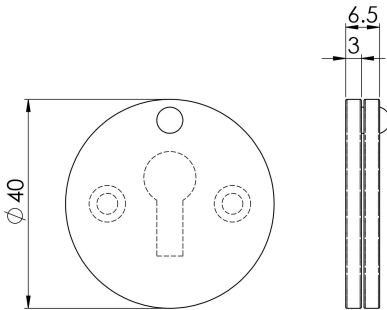

## Covered Escutcheon

LF5546

Black Antique covered round escutcheon. Standard keyhole profile. The round sliding cover swivels at the top revealing the keyhole beneath. Comes with a 10 year mechanical guarantee.