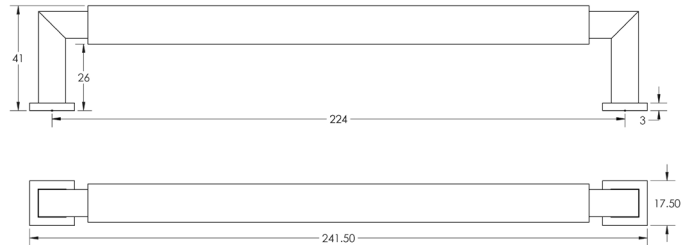

CODE

BUR312

DESCRIPTION

Westminster Cabinet Handle

STANDARDS

PRODUCT SPECIFICATION

- Matt lacquered solid brass
- Optional roses included
- M4 fixing

TECHNICAL DRAWING