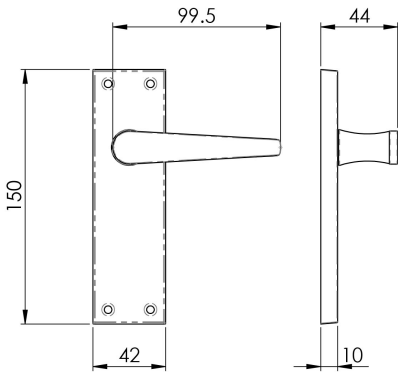

Victorian Lever on Backplate

M30 Ranges

Lever on backplate. A traditional Victorian styled handle on a plain rectangular backplate. A straight shaped lever which curves round at the end for easy ergonomic use. The heavy pattern design ensures that it will last for many years despite constant use in busy settings such as offices or restaurants.