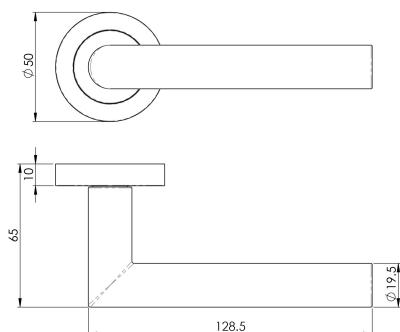

## Serozzetta Morado Lever on Rose

SZS060

Lever on a concealed fix 2 part screw on round rose. A straight lever with a mitred corner and gently curving edges, giving a minimalistic yet elegant look. Comes with a 10 year mechanical guarantee and is Fire door rated. Suitable for domestic and commercial use.