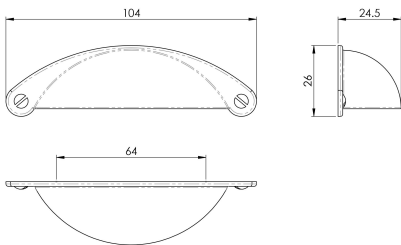

Cup Pattern Handle

FTD555

Ever popular traditional cup style handle. Very easy to grasp and provides a comfortable feel and good torque when opening doors and drawers. Available in a variety of finishes. Part of the Fingertip Cup Pull Range.