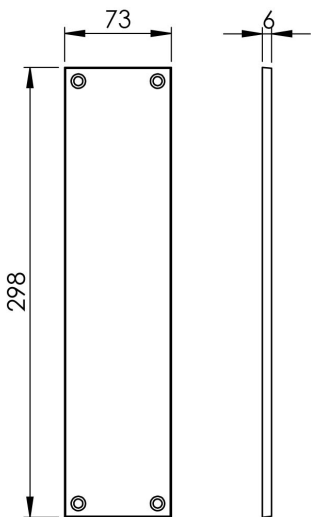

Plain Finger Plate

M39 Range

A plain style fingerplate, raised from the door by 6mm.
Easy maintenance. Fire door rated. Suitable for domestic
and commercial use.